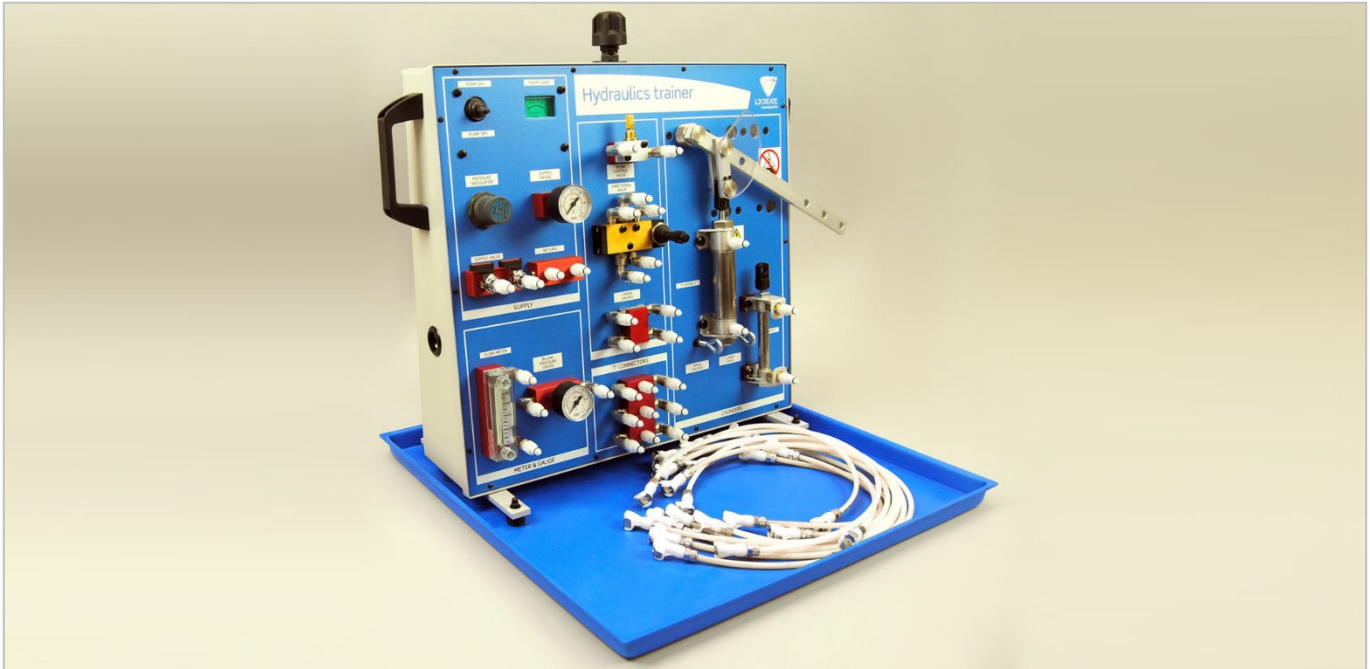

Product Information Sheet

Hydraulics Trainer

This STEM learning package has been designed to provide practical real world problem solving tasks and activities within the classroom or lab environment.

The Hydraulics Trainer offers a classroom-based resource for practical investigation of hydraulic components and systems.

The trainer consists of a rig and push fit hydraulic hoses to allow rapid circuit connection and setup. Students can investigate cylinders and valves in a variety of circuit configurations and input pressures.

Hydraulic Components:

- Pressure Regulator
- In-line Pressure Gauge
- Flow Meter
- Flow Control Valve
- 2 x Check Valves
- 3 x T-Connectors
- 1 x 5-Port Valve
- Small Double-acting Cylinder
- Small Double-acting Cylinder
- Internal Hydraulic Pump
- Pump Load Gauge