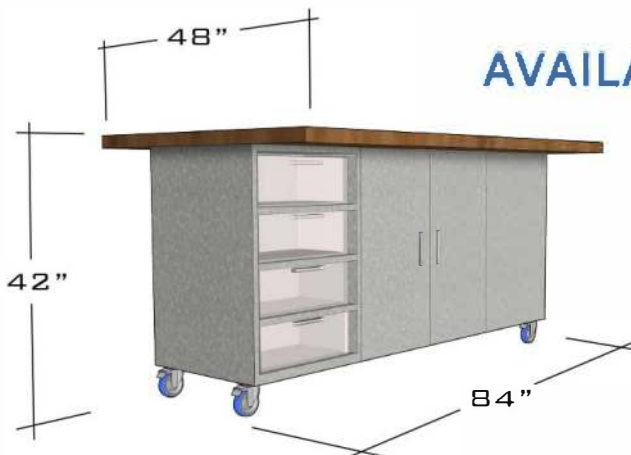

The "ED" Table

An Innovative Table for the Innovative Mind

IIDA | EDspaces
INTERNATIONAL INNOVATION AWARDS
ASSOCIATION
2017 WINNER

INTEGRATED CLEAN UP

MAGNETIC STOOL STORAGE

BUILT-IN STORAGE

INTEGRATED POWER & USB

AVAILABLE IN TWO HEIGHTS

cef

www.cefinc.com

The Spirit of Innovation

With breakthrough solutions packed into every inch, The Ed Table truly embodies the inventor's spirit-providing the most complete maker experience available. Maximizing creative time while minimizing the amount of logistical preparation work and clean-up was the driving factor behind the design concept. For schools and teachers interested in project-based learning, the Ed Table is a natural extension and fundamental element for engaging learners.

Available January 2018
Includes trash cans, storage
bins, and 6 metal stools!