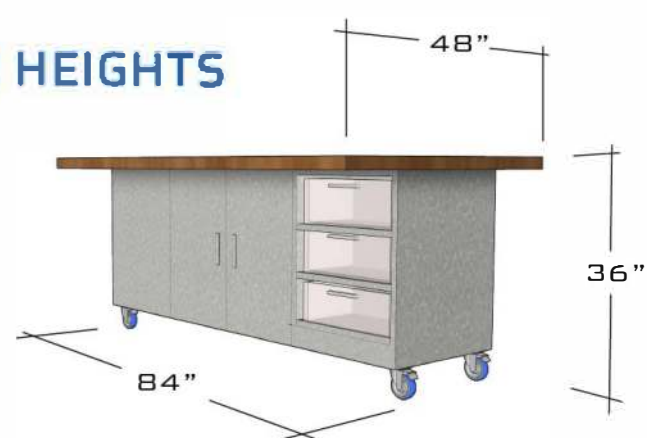

The "ED" Table

An Innovative Table for the Innovative Mind

IIDA | EDspaces
INTERNATIONAL INNOVATION AWARDS
ASSOCIATION
2017 WINNER

INTEGRATED CLEAN UP

MAGNETIC STOOL STORAGE

BUILT-IN STORAGE

INTEGRATED POWER & USB

AVAILABLE IN TWO HEIGHTS

cef

www.cefinc.com

The Spirit of Innovation

With breakthrough solutions packed into every inch, The Ed Table truly embodies the inventor's spirit-providing the most complete maker experience available. Maximizing creative time while minimizing the amount of logistical preparation work and clean-up was the driving factor behind the design concept. For schools and teachers interested in project-based learning, the Ed Table is a natural extension and fundamental element for engaging learners.

Available January 2018
Includes trash cans, storage
bins, and 6 metal stools!